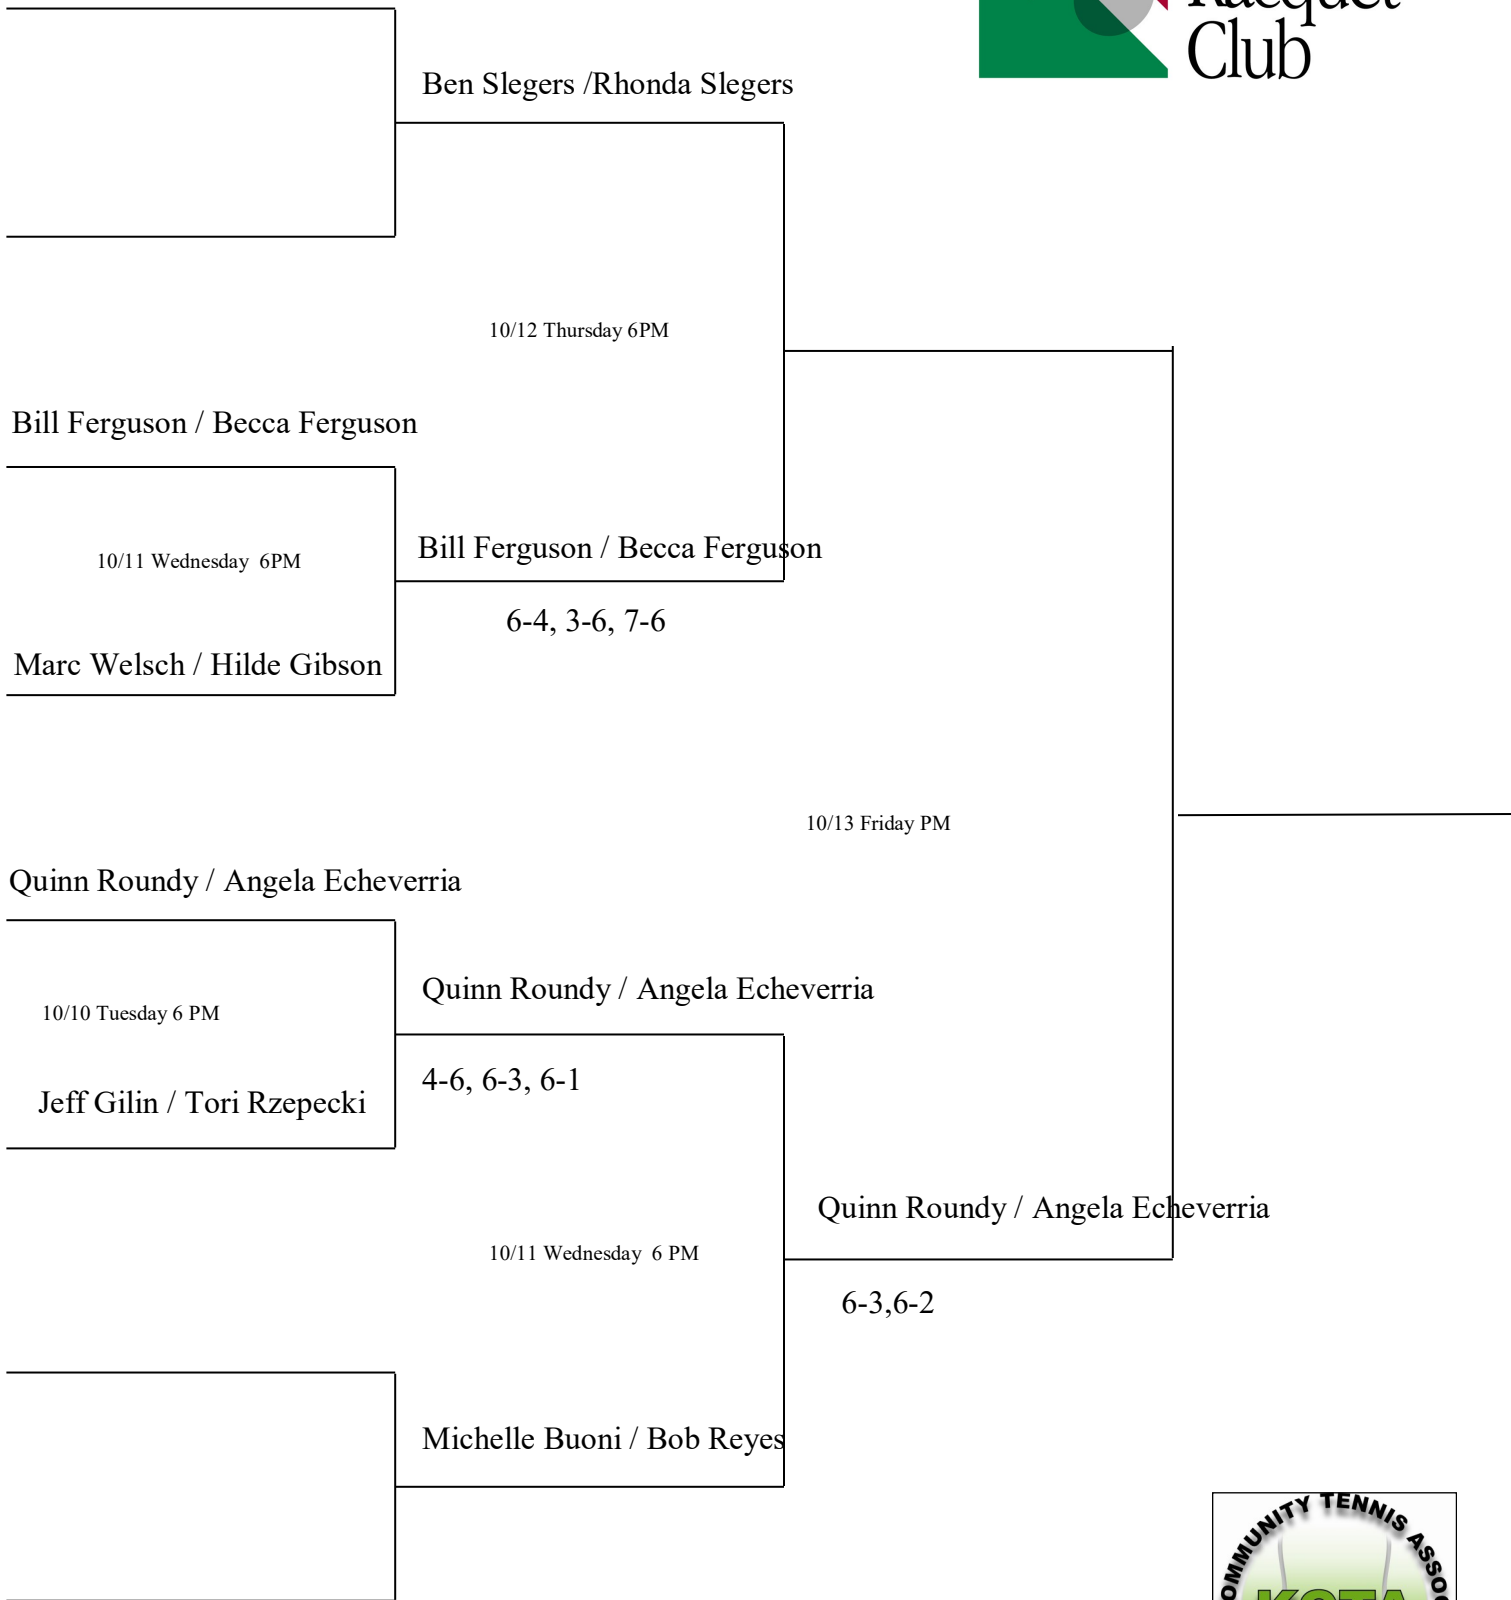

2017 Kern County Tennis Championships

Mixed 3.5 Doubles