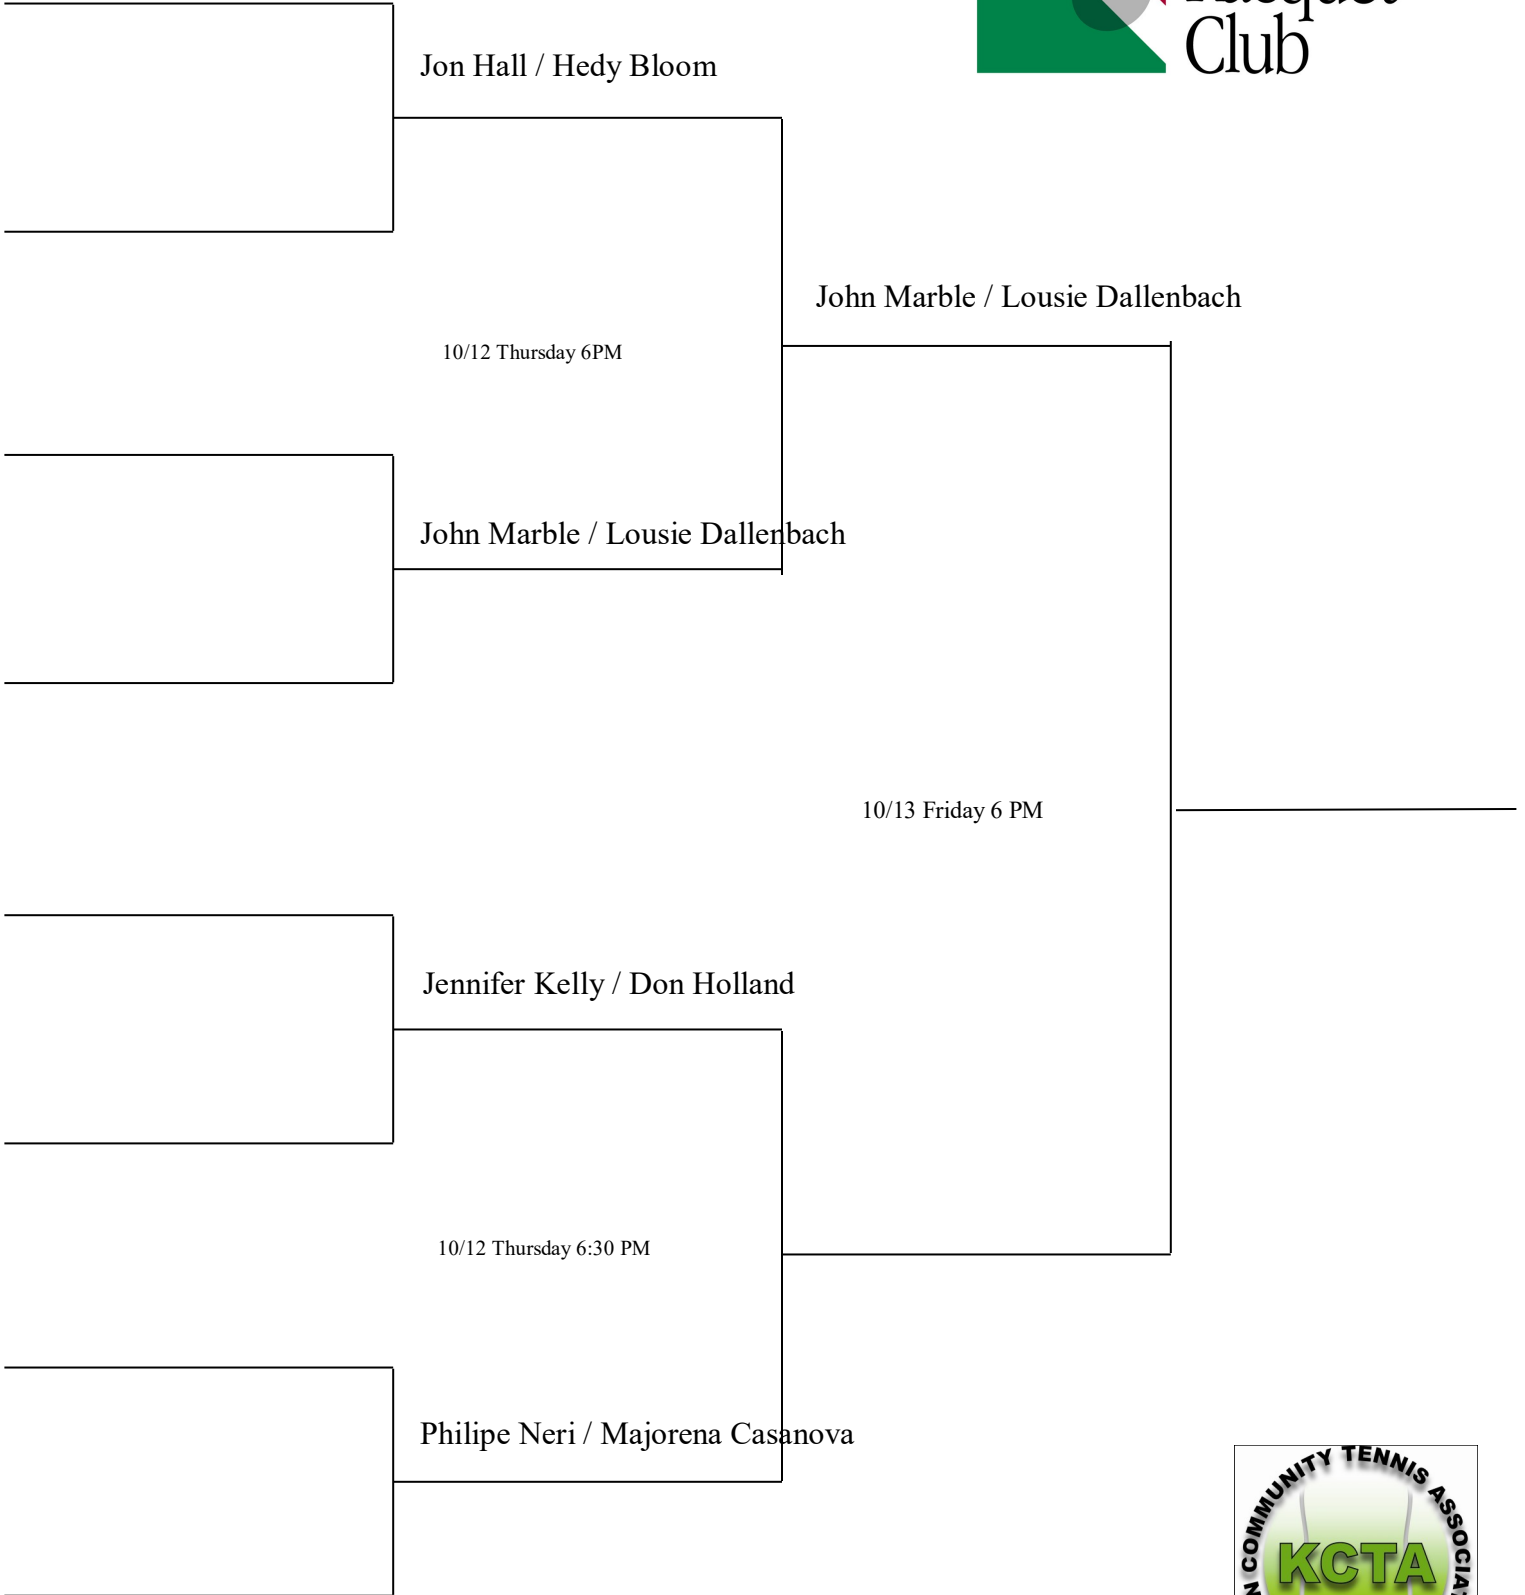

2017 Kern County Tennis Championships

Mixed 4.0 Consolation